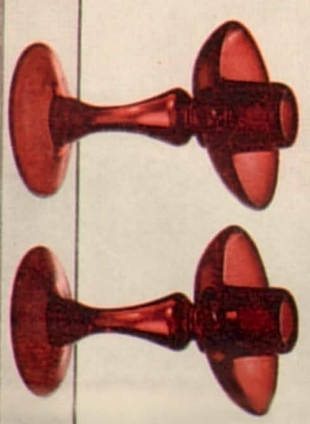

Carmen

P-572

P-569

1321

S-100

CS-48

CS-81

S-121

CS-26

P-306

The Cambridge Glass Company

CAMBRIDGE, OHIO

All items furnished in CARMEN (Red) or CRYSTAL.

Special Gift Items

10 PC. ASSORTMENT

CARMEN (RED)	-	-	-	-	-	-	-	\$32.00 NET
To retail at	-	-	-	-	-	-	-	6.95 each

10 PC. ASSORTMENT

CRYSTAL (CLEAR)	-	-	-	-	-	-	-	\$24.00 NET
To retail at	-	-	-	-	-	-	-	3.95 each 4.95

1 each of the following items:

P 306	Candy and Cover
* S 121	Candlestick (Pair)
S 100	10" Bowl
CS 48	10" Shallow Bowl
1321	28 oz. Decanter
CS 26	11½" Cake Plate
P 572	6" Vase
P 569	Flower Bowl
CS 81	10" Round Bowl